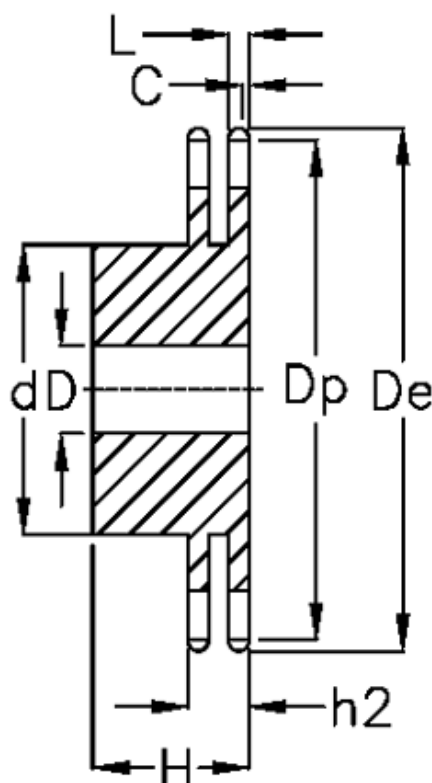

Data Sheet

Article number: 616012011040

Description: Sprocket 28 B-2 Z=40 duplex
predrilled

Measures

C = 5
d = 200
D = 30±0,5

De = 585
Dp = 566.54

For chain size = 1 3/4" x 1 1/4"

For chain type = 28 B-2

H = 120

h2 = 88.4

L = 28.8

Number of teeth = 40